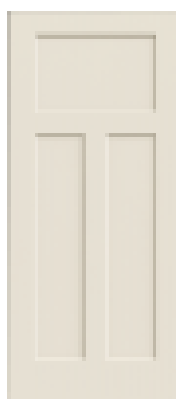

# Finish Design Woodworking Inc.

---

**Cairn Smooth**

**Canaa Smooth**

**Comme\*\* UPGRADE**

**Cashal Smooth**

**Colrist Smooth**

**Craftsman III Smooth\*\* UPGRADE**

**Camden Textured**

**Colrist Textured**

**\*\*Upgrade**